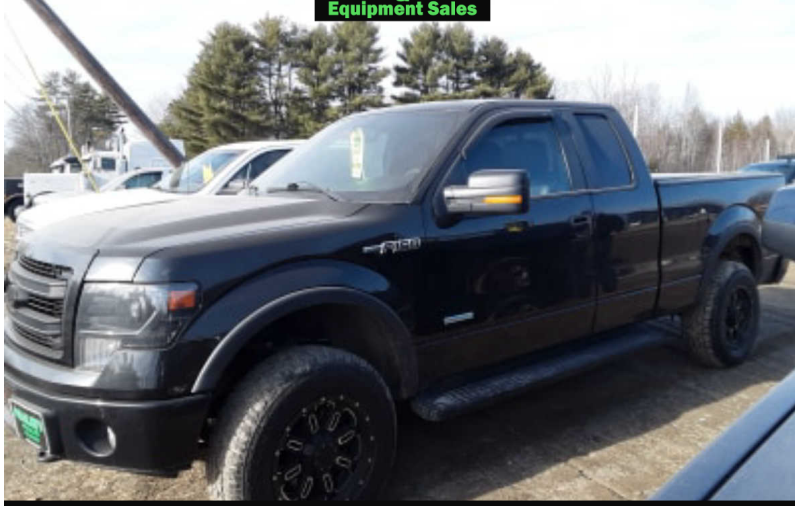

Call: **207-549-5688**

2013 FORD F-150 FX4 SUPERCAB 6.5-FT. BED 4WD

545 Rockland Rd
Jefferson, ME 04348

PEASLEE'S
 Used Vehicle
 &
 Equipment Sales

207-549-5688

545 ROCKLAND RD
JEFFERSON ME,04348

[Scan QR Code or Click Here](#)

www.PEASLEESAUTOSALES.com

VIN: 1FTFX1ET4DFA56394

STK#: A56394

EXTERIOR COLOR: BLACK

DRIVETRAIN: 4WD

TRIM: FX4 SUPERCAB 6.5-FT. BED 4WD

CONDITION: USED

MPG HIGHWAY: 16 - 21

COLOR: BLACK

MILEAGE: 107000

TRANSMISSION: AUTOMATIC

ENGINE: 3.5L V6 TURBO

MPG CITY: 12 - 15

Locking Pickup Truck Tailgate	Power Door Locks	Vehicle Anti-Theft	4WD/AWD
ABS Brakes	Locking Differential	Traction Control	Vehicle Stability Control System
Driver Airbag	Front Side Airbag	Passenger Airbag	Side Head Curtain Airbag
Keyless Entry	Air Conditioning	Cruise Control	Tachometer
Tilt Steering	Tilt Steering Column	Leather Steering Wheel	Steering Wheel Mounted Controls
Telescopic Steering Column	Tire Pressure Monitor	Trip Computer	AM/FM Radio
CD Player	Telematics System	Driver Multi-Adjustable Power Seat	Second Row Folding Seat
Cargo Area Tiedowns	Automatic Headlights	Fog Lights	Pickup Truck Cargo Box Light
Running Boards	Front Air Dam	Skid Plate	Alloy Wheels
Full Size Spare Tire	Power Windows	Electrochromic Interior Rearview Mirror	Power Adjustable Exterior Mirror
Deep Tinted Glass	Interval Wipers	Rear Window Defogger	Tow Hitch Receiver
Towing Preparation Package			